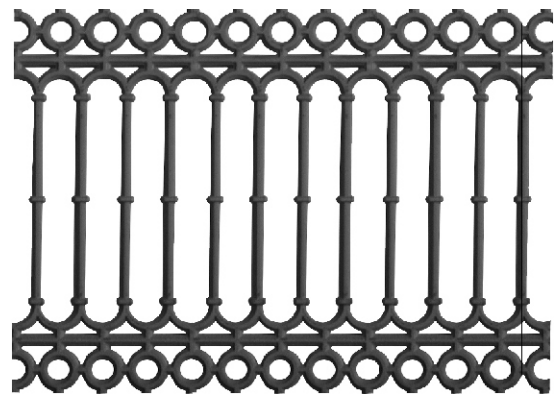

# FUNDICIÓN DÚCTIL DUCTILE CAST IRON ORNAMENTS

BxH: 1200x873

Ref. AC001

BxH: 1200x898

Ref. AC002

BxH: 1200x873

Ref. AC003

H: 1084

Ref. CO002

H: 138

Ref. CO003